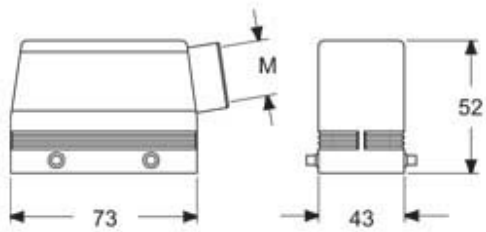

Part number

MHOE 10.20M

Catalogue drawings

Notes