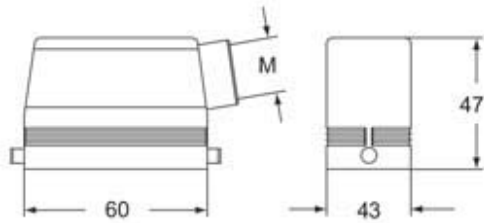

Part number

MHOE 06 L25M

Catalogue drawings

Notes