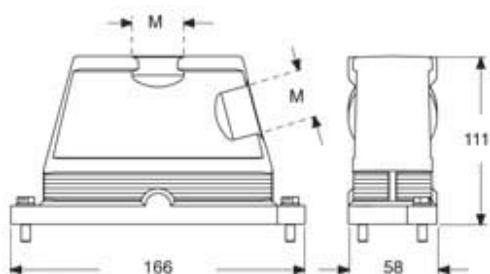

Part number

MGVE 16.25

Catalogue drawings

Notes