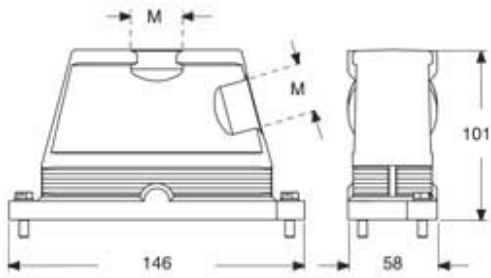

Part number

MGVE 10.32

Catalogue drawings

Notes