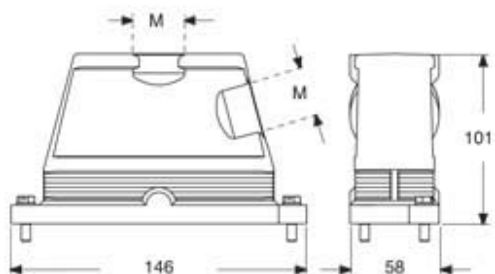

Part number

MGVE 10.25

Catalogue drawings

Notes