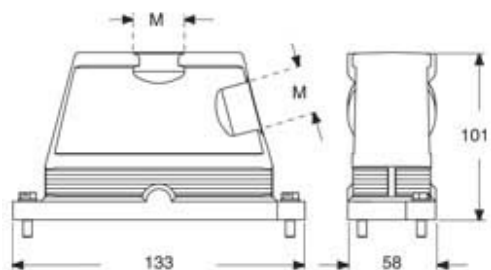

Part number

MGVE 06.25

Catalogue drawings

Notes