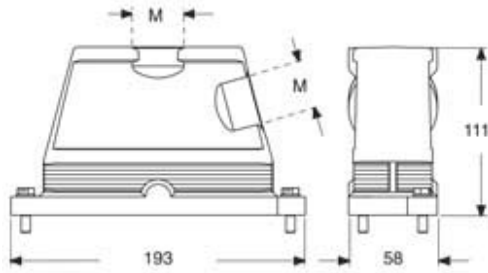

Part number

MGOE 24.40

Catalogue drawings

Notes