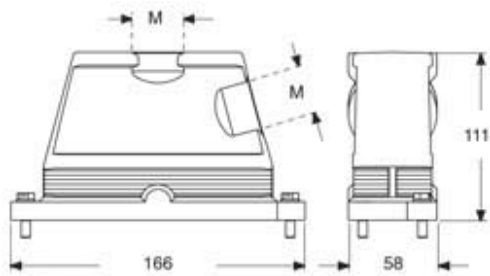

Part number

MGOE 16.50

Catalogue drawings

Notes