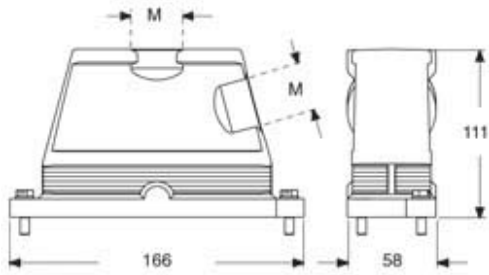

Part number

MGOE 16.32

Catalogue drawings

Notes