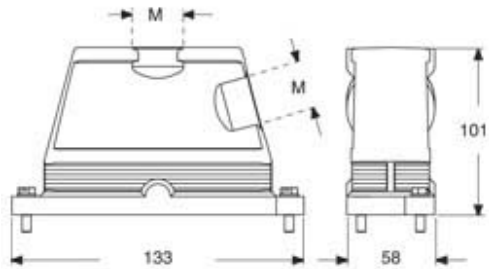

Part number

MGOE 06.32

Catalogue drawings

Notes