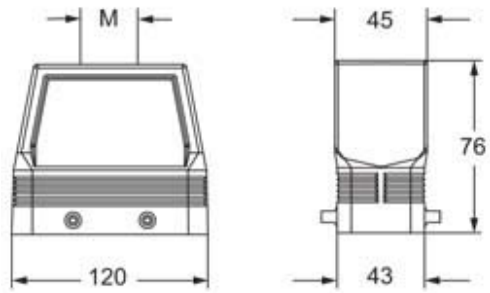

Part number

MFVE 24.40M

Catalogue drawings

Notes