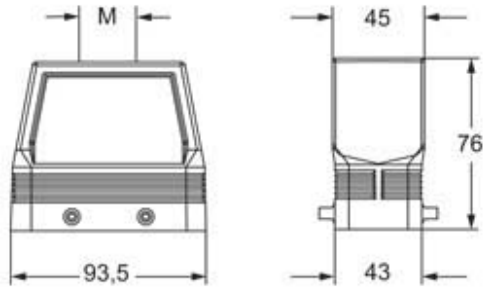

Part number

MFVE 16.40M

Catalogue drawings

Notes