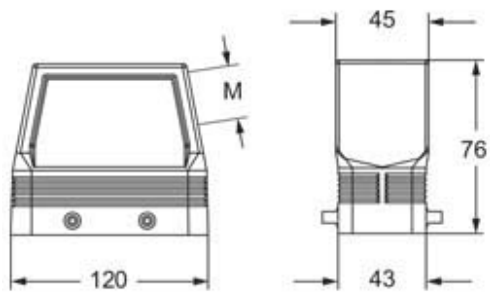

Part number

MFOE 24.32M

Catalogue drawings

Notes