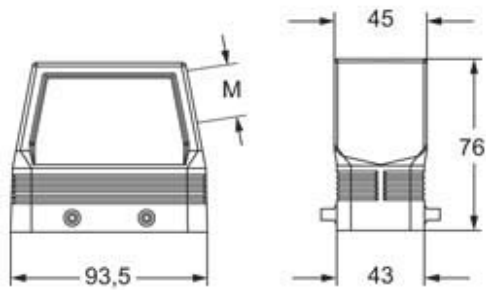

Part number

MFOE 16.32M

Catalogue drawings

Notes