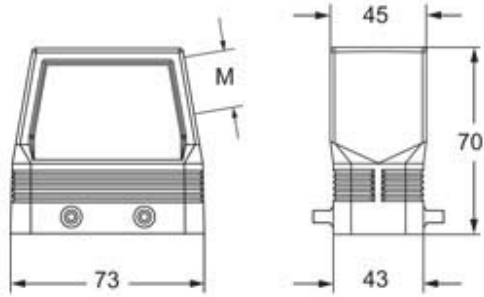

Part number

MFOE 10.40M

Catalogue drawings

Notes