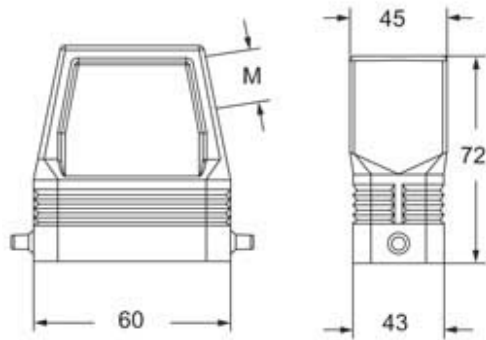

Part number

MFOE 06 L40M

Catalogue drawings

Notes