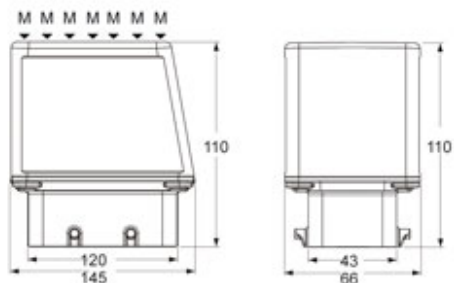

Part number

MBV 24.720

Catalogue drawings

MBV 24

Notes