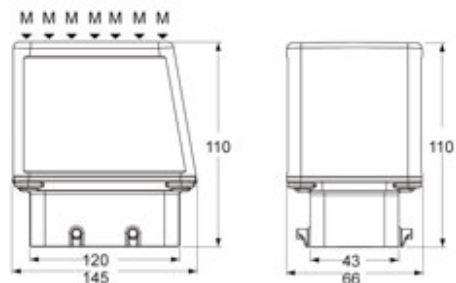

Part number

MBV 24.720

Catalogue drawings

MBV 24

Notes