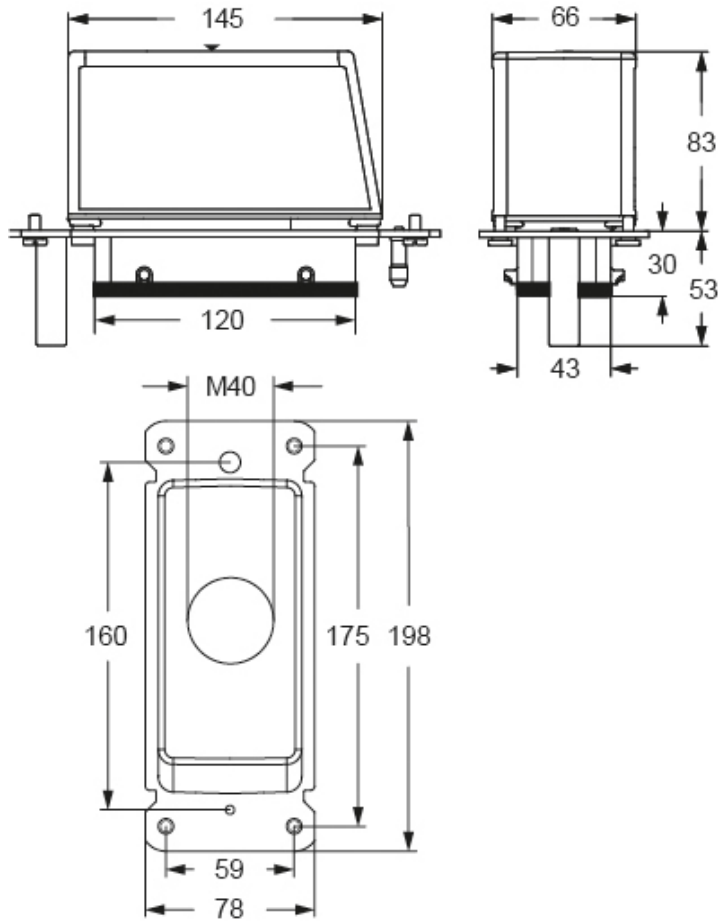

Part number

MBV 24.40DG

Catalogue drawings