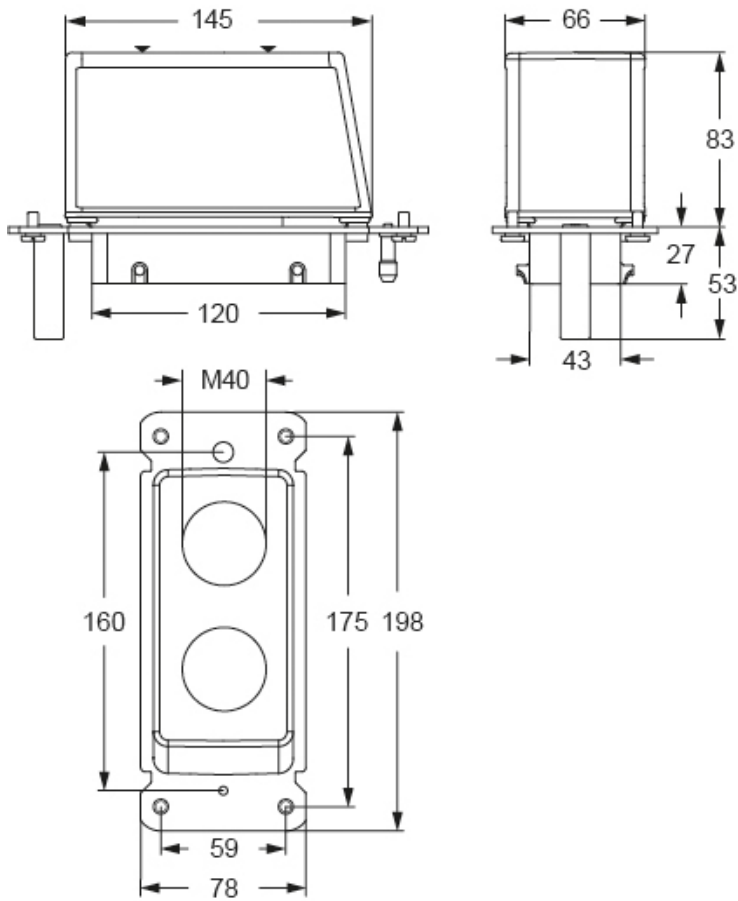

Part number

MBV 24.240D

Hood, BIG series, with 4 pegs, M40 x 2 top cable entry, size "104.27", with self-centering floating frame

Product description

Product type	Hood
Series	BIG
Closing type	With 4 pegs
Size	Size 104.27
Cable entry	Top cable entry M40 x 2
Specification	With self-centering floating frame

Technical data

IP degree of protection IP66 / IP67 / IP69

Further technical details

Weight	935,00 g
Operating temperature range (min, max)	-40°C...+125°C

Material properties

Other materials	Gasket: NBR
Colour	RAL 7040 grey
RoHs conformity	Compliant
China RoHs - EFUP	E
REACH SVHC substances	No

Approvals / Standards

Certifications	DNV, BV
-----------------------	---------

General ordering information

EAN13 code	8015747268653
eCl@ss 8.1	27440202
ETIM 7.0	EC000437

Packaging Information

Packaging length	225,00 mm
Packaging height	130,00 mm
Packaging width	150,00 mm
Packaging weight	2,04 kg
Packaging volume	4,39 dm ³
Packaging description	Carton box
Packaging quantity	2 Pcs
Packaging EAN code	8015747268660
Sub-packaging weight	1,02 kg
Sub-packaging description	Plastic packaging
Sub-packaging quantity	1 Pcs
Sub-packaging EAN barcode	8015747268677

Part number

MBV 24.240D

Catalogue drawings

Catalogue drawings

Notes