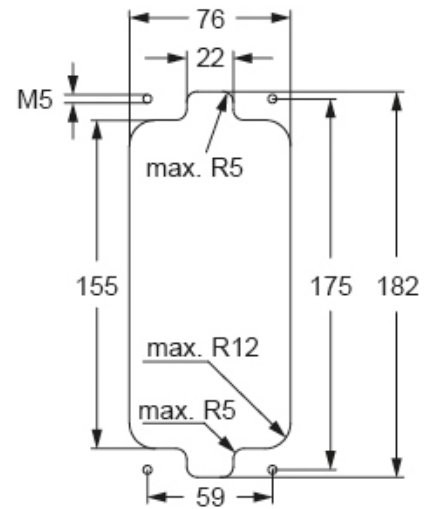

Part number

MBV 24.240D

Hood, BIG series, with 4 pegs, M40 x 2 top cable entry, size "104.27", with self-centering floating frame

Product description

Product type	Hood
Series	BIG
Closing type	With 4 pegs
Size	Size 104.27
Cable entry	Top cable entry M40 x 2
Specification	With self-centering floating frame

Technical data

IP degree of protection IP66 / IP67 / IP69

Further technical details

Weight	935,00 g
Operating temperature range (min, max)	-40°C...+125°C

Material properties

Other materials	Gasket: NBR
Colour	RAL 7040 grey
RoHs conformity	Compliant
China RoHs - EFUP	E
REACH SVHC substances	No

Approvals / Standards

Certifications	DNV, BV
-----------------------	---------

General ordering information

EAN13 code	8015747268653
eCl@ss 8.1	27440202
ETIM 7.0	EC000437

Packaging Information

Packaging length	225,00 mm
Packaging height	130,00 mm
Packaging width	150,00 mm
Packaging weight	2,04 kg
Packaging volume	4,39 dm ³
Packaging description	Carton box
Packaging quantity	2 Pcs
Packaging EAN code	8015747268660
Sub-packaging weight	1,02 kg
Sub-packaging description	Plastic packaging
Sub-packaging quantity	1 Pcs
Sub-packaging EAN barcode	8015747268677

Part number

MBV 24.240D

Catalogue drawings

Catalogue drawings

Notes