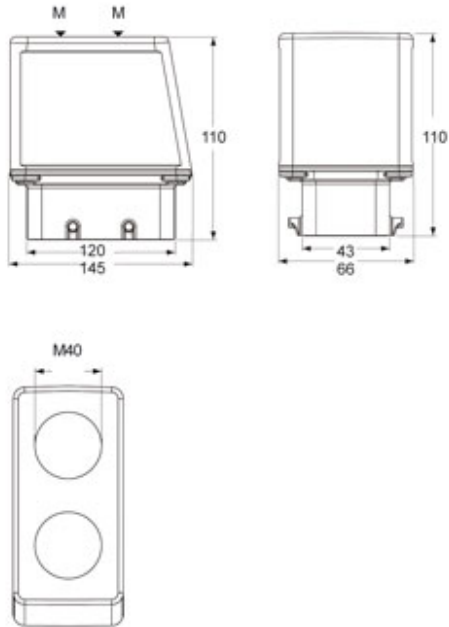

Part number

MBV 24.240

Hood, BIG series, with 4 pegs, M40 x 2 double top cable entry, size "104.27"

Product description		Material properties	
Product type	Hood	Other materials	Gasket: NBR
Series	BIG	Colour	RAL 7040 grey
Closing type	With 4 pegs	RoHs conformity	Compliant
Size	Size 104.27	China RoHs - EFUP	E
Cable entry	Double top cable entry M40 x 2	REACH SVHC substances	No
Technical data		Approvals / Standards	
IP degree of protection	IP66	Certifications	DNV, BV
Further technical details		UL	ECBT2
Weight	688,00 g	cUL	ECBT8
Operating temperature range (min, max)	-40°C...+125°C	General ordering information	
		EAN13 code	8015747187077
		eCl@ss 8.1	27440202
		ETIM 7.0	EC000437
		Packaging Information	
		Packaging length	160,00 mm
		Packaging height	130,00 mm
		Packaging width	270,00 mm
		Packaging weight	2,92 kg
		Packaging volume	5,62 dm ³
		Packaging description	Carton box
		Packaging quantity	4 Pcs
		Packaging EAN code	8015747220927
		Sub-packaging weight	0,73 kg
		Sub-packaging description	Plastic packaging
		Sub-packaging quantity	1 Pcs
		Sub-packaging EAN barcode	8015747040037

Part number

MBV 24.240

Catalogue drawings

MBV 24.240

Notes