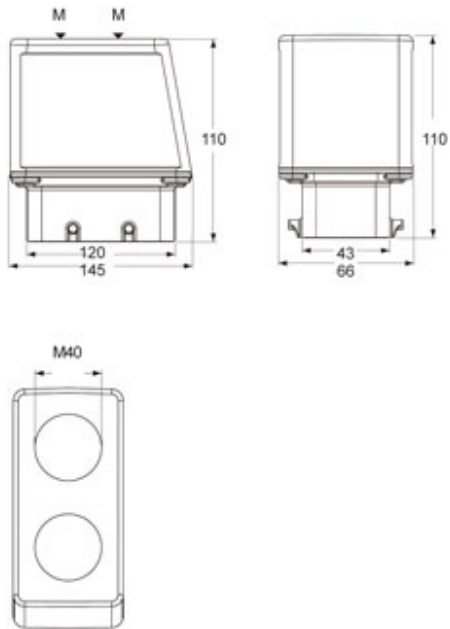

Part number

MBV 24.240

Hood, BIG series, with 4 pegs, M40 x 2 double top cable entry, size "104.27"

Product description		Material properties	
Product type	Hood	Other materials	Gasket: NBR
Series	BIG	Colour	RAL 7040 grey
Closing type	With 4 pegs	RoHs conformity	Compliant
Size	Size 104.27	China RoHs - EFUP	E
Cable entry	Double top cable entry M40 x 2	REACH SVHC substances	No
Technical data		Approvals / Standards	
IP degree of protection	IP66	Certifications	DNV, BV
Further technical details		UL	ECBT2
Weight	688,00 g	cUL	ECBT8
Operating temperature range (min, max)	-40°C...+125°C	General ordering information	
		EAN13 code	8015747187077
		eCl@ss 8.1	27440202
		ETIM 7.0	EC000437
		Packaging Information	
		Packaging length	160,00 mm
		Packaging height	130,00 mm
		Packaging width	270,00 mm
		Packaging weight	2,92 kg
		Packaging volume	5,62 dm ³
		Packaging description	Carton box
		Packaging quantity	4 Pcs
		Packaging EAN code	8015747220927
		Sub-packaging weight	0,73 kg
		Sub-packaging description	Plastic packaging
		Sub-packaging quantity	1 Pcs
		Sub-packaging EAN barcode	8015747040037

Part number

MBV 24.240

Catalogue drawings

MBV 24.240

Notes