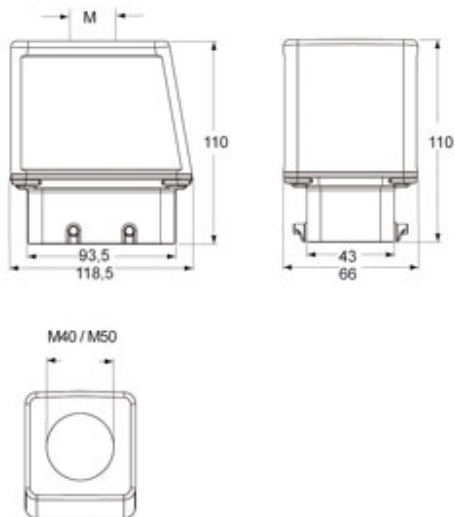

Part number

MBV 16.50

Catalogue drawings

MBV 16

Notes