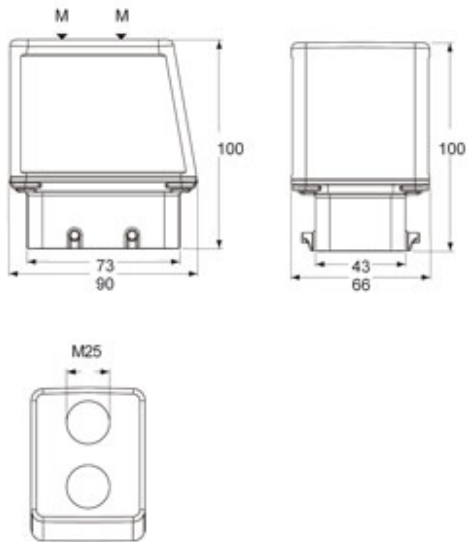

Part number

MBV 10.225

Catalogue drawings

MBV 10.225

Notes