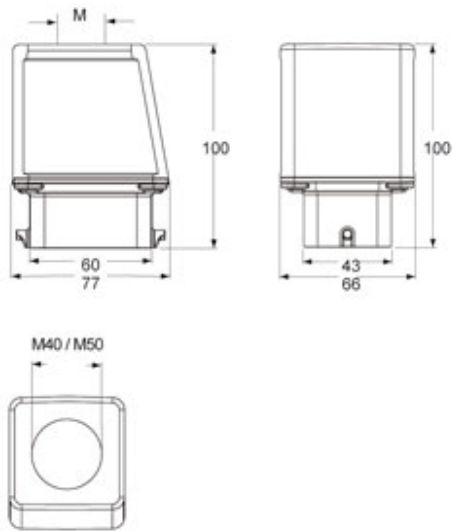

Part number

MBV 06 L50

Hood, BIG series, with 2 pegs, M50 top cable entry, size "44.27"

Product description		Material properties	
Product type	Hood	Other materials	Gasket: NBR
Series	BIG	Colour	RAL 7040 grey
Closing type	With 2 pegs	RoHs conformity	Compliant
Size	Size 44.27	China RoHs - EFUP	E
Cable entry	Top cable entry M50	REACH SVHC substances	No
Technical data		Approvals / Standards	
IP degree of protection	IP66	Certifications	DNV, BV
Further technical details		UL	ECBT2
Weight	400,00 g	cUL	ECBT8
Operating temperature range (min, max)	-40°C...+125°C	General ordering information	
		EAN13 code	8015747186896
		eCl@ss 8.1	27440202
		ETIM 7.0	EC000437
		Packaging Information	
		Packaging length	180,00 mm
		Packaging height	120,00 mm
		Packaging width	155,00 mm
		Packaging weight	1,62 kg
		Packaging volume	3,35 dm ³
		Packaging description	Carton box
		Packaging quantity	4 Pcs
		Packaging EAN code	8015747220811
		Sub-packaging weight	0,41 kg
		Sub-packaging description	Plastic packaging
		Sub-packaging quantity	1 Pcs
		Sub-packaging EAN barcode	8015747035736

Part number

MBV 06 L50

Catalogue drawings

MBV 06 L

Notes