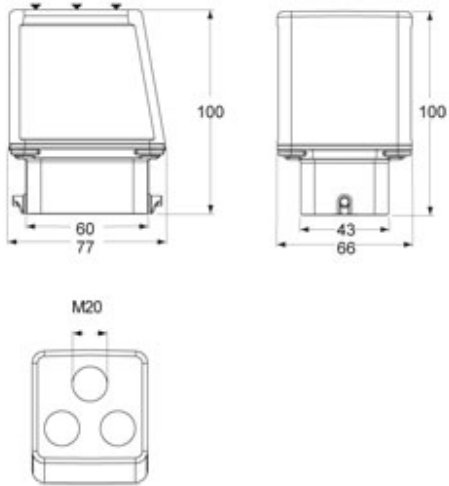

Part number

MBV 06 L320

Catalogue drawings

MBV 06 L320

Notes