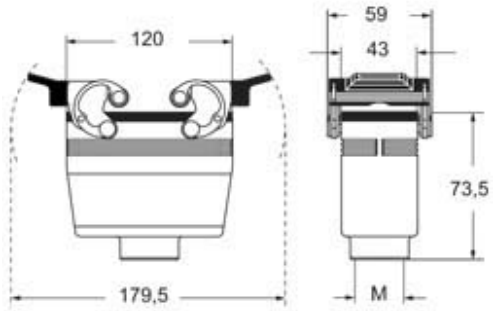

Part number

MAVE 24 G32

Hood, E-Xtreme® C-TYPE series, with 2 levers, M32 top cable entry, size "104.27", high construction

Product description

Product type	Hood
Series	E-Xtreme® C-TYPE
Closing type	With 2 levers
Size	Size 104.27
Cable entry	Top cable entry M32
Specification	High construction

General ordering information

EAN13 code	8015747254373
eCl@ss 8.1	27440202
ETIM 7.0	EC000437

Part number

MAVE 24 G32

Catalogue drawings

Notes