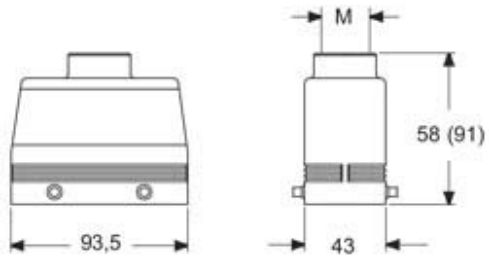

Part number

MAVE 16.40

Catalogue drawings

Notes