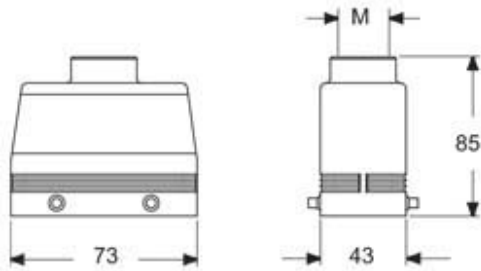

Part number

MAVE 10.32

Catalogue drawings

Notes