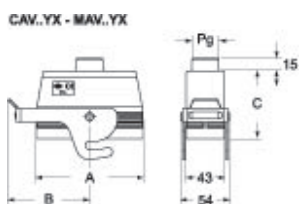

Catalogue drawings