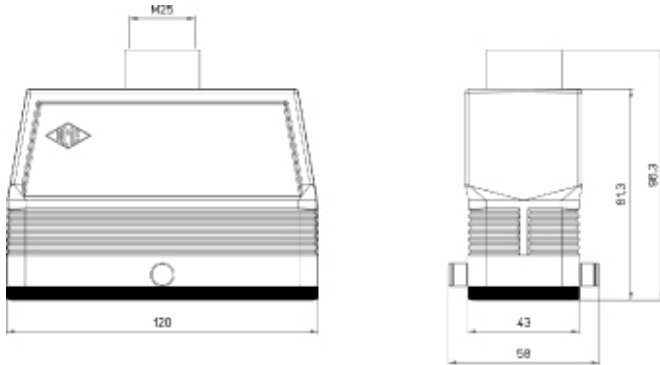

Packaging Information

Sub-packaging description	Plastic packaging
Sub-packaging quantity	5 Pcs
Sub-packaging EAN barcode	8015747046794

Part number

MAV 24 GYC25

Catalogue drawings

Notes