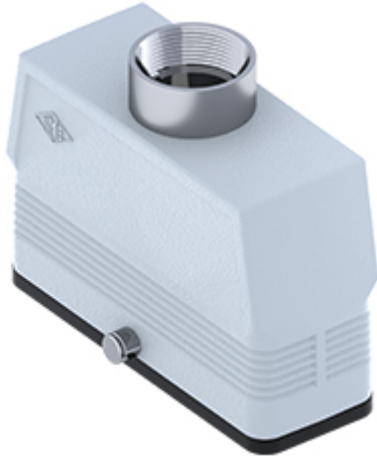

Part number

MAV 24 GYC25

Hood, CENTRAL LEVER series, with 2 pegs, M25 top cable entry, size "104.27", high construction

Product description

Product type	Hood
Series	CENTRAL LEVER
Closing type	With 2 pegs
Size	Size 104.27
Cable entry	Top cable entry M25
Specification	High construction