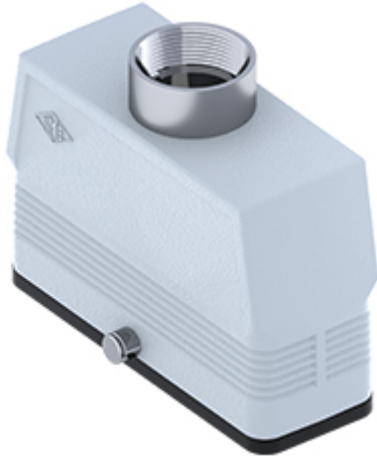

Part number

MAV 24 GYC25

Hood, CENTRAL LEVER series, with 2 pegs, M25 top cable entry, size "104.27", high construction

Product description

| | |
|----------------------|------------------------|
| Product type | Hood |
| Series | CENTRAL LEVER |
| Closing type | With 2 pegs |
| Size | Size 104.27 |
| Cable entry | Top cable entry M25 |
| Specification | High construction |

Technical data

IP degree of protection IP65

Further technical details

Operating temperature range (min, max) -40°C...+125°C

Material properties

| | |
|------------------------------|---------------|
| Other materials | Gasket: NBR |
| Colour | RAL 7040 grey |
| RoHs conformity | Compliant |
| China RoHs - EFUP | E |
| REACH SVHC substances | No |