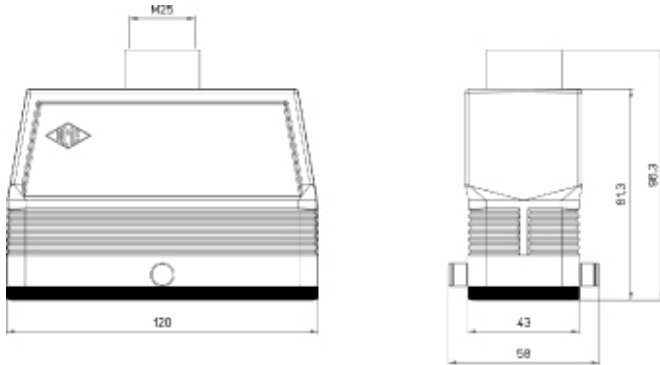

Part number

MAV 24 GYC25

Catalogue drawings

Notes