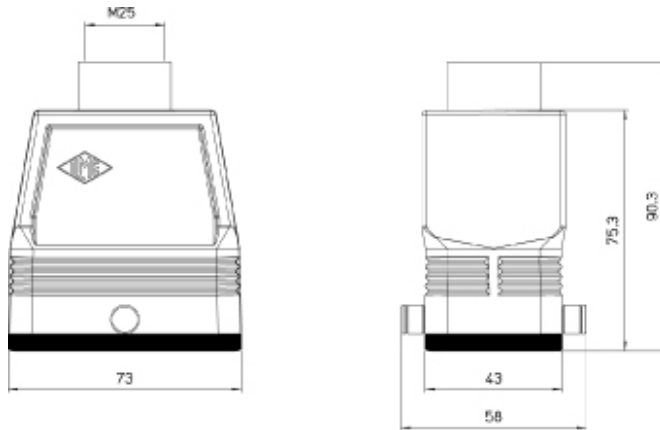

Part number

MAV 10 GYC25

Catalogue drawings

Notes