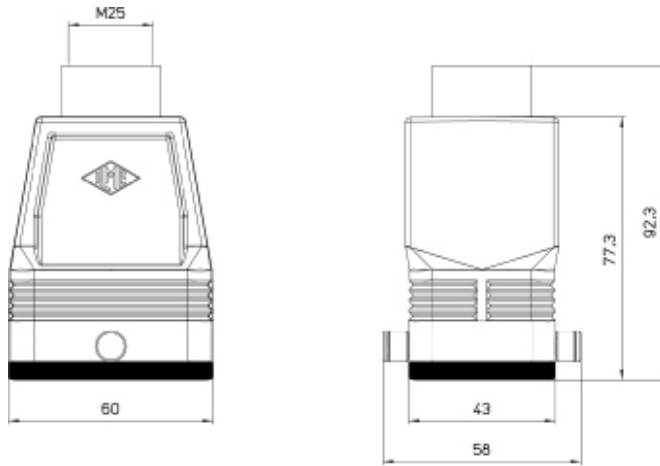

Part number

MAV 06 GYC25

Catalogue drawings

Notes