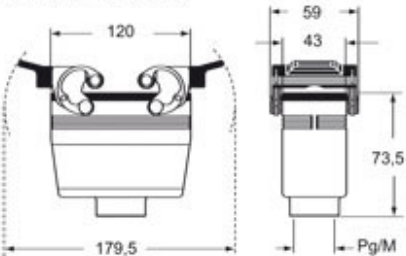

Part number

MAOW 24.32

Hood, W-TYPE series, with 4 pegs, M32 side cable entry, size "104.27", high construction

Product description

Product type	Hood
Series	W-TYPE
Closing type	With 4 pegs
Size	Size 104.27
Cable entry	Side cable entry M32
Specification	High construction

Technical data

IP degree of protection	IP65 / IP66 / IP69
--------------------------------	--------------------

Further technical details

Weight	232,50 g
Operating temperature range (min, max)	-40°C...+125°C

General ordering information

EAN13 code	8015747101929
eCl@ss 8.1	27440202
ETIM 7.0	EC000437

Packaging Information

Packaging length	285,00 mm
Packaging height	170,00 mm
Packaging width	190,00 mm
Packaging weight	2,60 kg
Packaging volume	9,21 dm ³
Packaging description	Carton box
Packaging quantity	10 Pcs
Packaging EAN code	8015747228145
Sub-packaging weight	1,30 kg
Sub-packaging description	Plastic packaging
Sub-packaging quantity	5 Pcs
Sub-packaging EAN barcode	8015747102544

Part number

MAOW 24.32

Catalogue drawings

CHOW (CAOW) MHOW (MAOW)

CHVW (CAVW) MHVW (MAVW)

CHCW G

CHVW G MHVW G

Notes