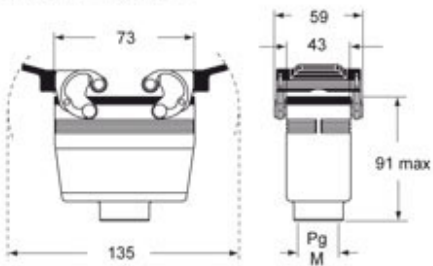

Part number

MAOW 10.32

Hood, W-TYPE series, with 4 pegs, M32 side cable entry, size "57.27", high construction

Product description

Product type	Hood
Series	W-TYPE
Closing type	With 4 pegs
Size	Size 57.27
Cable entry	Side cable entry M32
Specification	High construction

Technical data

IP degree of protection	IP65 / IP66 / IP69
--------------------------------	--------------------

Further technical details

Weight	162,00 g
Operating temperature range (min, max)	-40°C...+125°C

General ordering information

EAN13 code	8015747099974
eCl@ss 8.1	27440202
ETIM 7.0	EC000437

Packaging Information

Packaging length	160,00 mm
Packaging height	128,00 mm
Packaging width	350,00 mm
Packaging weight	1,93 kg
Packaging volume	7,17 dm ³
Packaging description	Carton box
Packaging quantity	10 Pcs
Packaging EAN code	8015747228442
Sub-packaging length	297,00 mm
Sub-packaging height	41,00 mm
Sub-packaging width	113,00 mm
Sub-packaging weight	0,97 kg
Sub-packaging volume	1,38 dm ³
Sub-packaging description	Plastic packaging
Sub-packaging quantity	5 Pcs
Sub-packaging EAN barcode	8015747228435

Part number

MAOW 10.32

Catalogue drawings

CAOW MAOW

CAVW MAVW

CHCW G

CAVW G MAVW G

Notes