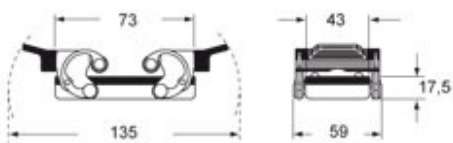

Part number

MAOW 10.32

Hood, W-TYPE series, with 4 pegs, M32 side cable entry, size "57.27", high construction

Product description

Product type	Hood
Series	W-TYPE
Closing type	With 4 pegs
Size	Size 57.27
Cable entry	Side cable entry M32
Specification	High construction

General ordering information

EAN13 code	8015747099974
eCl@ss 8.1	27440202
ETIM 7.0	EC000437

Packaging Information

Packaging length	160,00 mm
Packaging height	128,00 mm
Packaging width	350,00 mm
Packaging weight	1,93 kg
Packaging volume	7,17 dm ³
Packaging description	Carton box
Packaging quantity	10 Pcs
Packaging EAN code	8015747228442
Sub-packaging length	297,00 mm
Sub-packaging height	41,00 mm
Sub-packaging width	113,00 mm
Sub-packaging weight	0,97 kg
Sub-packaging volume	1,38 dm ³
Sub-packaging description	Plastic packaging
Sub-packaging quantity	5 Pcs
Sub-packaging EAN barcode	8015747228435

Part number

MAOW 10.32

Catalogue drawings

CAOW MAOW

CAVW MAVW

CHCW G

CAVW G MAVW G

Notes