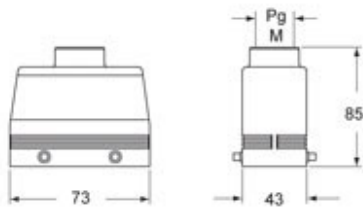

Part number

MAOW 10.32

Catalogue drawings

CAOW MAOW

CAVW MAVW

CHCW G

CAVW G MAVW G

Notes