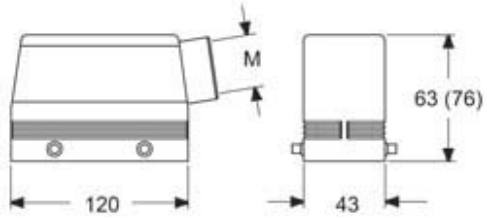

Part number

MAOE 24.40

Catalogue drawings

Notes