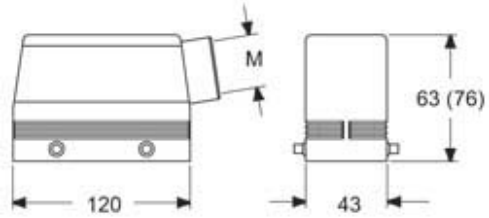

Part number

MAOE 24.32

Catalogue drawings

Notes