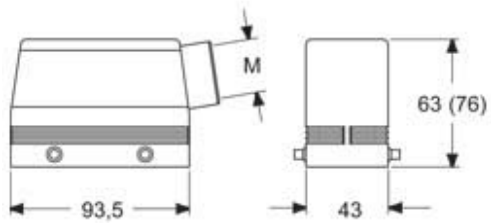

Part number

MAOE 16.32

Catalogue drawings

Notes