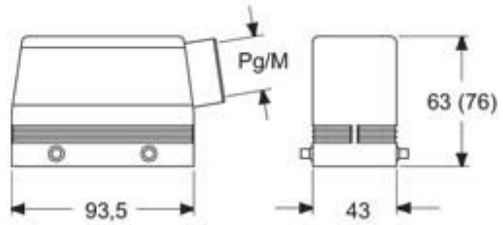

Part number

MAF 16.25

Catalogue drawings

Notes