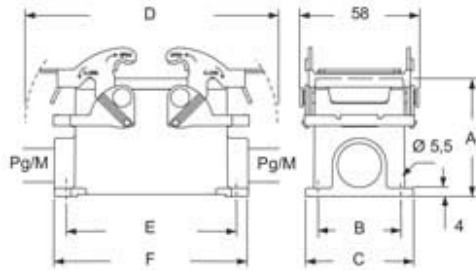

Part number

M7PE 24.225

Surface mounting housing, E-Xtreme® V-TYPE series, with 2 levers, M25 x 2 cable entry, size "104.27"

Product description		Material properties	
Product type	Surface mounting housing	Other materials	Lever: Stainless steel Gasket: FKM
Series	E-Xtreme® V-TYPE	Colour	RAL 7016 grey
Closing type	With 2 levers	RoHs conformity	Compliant
Size	Size 104.27	China RoHs - EFUP	E
Cable entry	With cable entry M25 x 2	REACH SVHC substances	No
Technical data		Approvals / Standards	
IP degree of protection	IP66 / IP67 / IP69	Certifications	DNV, BV
Further technical details		UL	ECBT2
Operating temperature range (min, max)	-40°C...+125°C	cUL	ECBT8
		General ordering information	
		EAN13 code	8015747254243
		eCl@ss 8.1	27440202
		ETIM 7.0	EC000437

Part number

M7PE 24.225

Catalogue drawings

type	A	B	C	D	E	F
M7P 24	63	45	57	169	132	144
M7AP 24	80	45	57	169	132	144

Notes