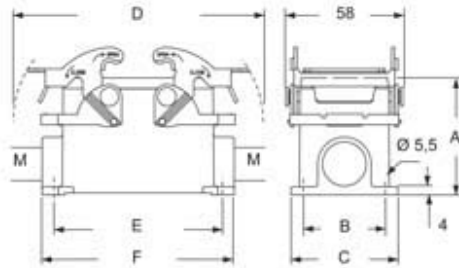

Part number

M7PE 16.225

Surface mounting housing, E-Xtreme® V-TYPE series, with 2 levers, M25 x 2 cable entry, size "77.27"

Product description

Product type	Surface mounting housing
Series	E-Xtreme® V-TYPE
Closing type	With 2 levers
Size	Size 77.27
Cable entry	With cable entry M25 x 2

Technical data

IP degree of protection IP66 / IP67 / IP69

Further technical details

Operating temperature range (min, max) -40°C...+125°C

Material properties

Other materials	Lever: Stainless steel Gasket: FKM
Colour	RAL 7016 grey
RoHs conformity	Compliant
China RoHs - EFUP	E
REACH SVHC substances	No

Approvals / Standards

Certifications	DNV, BV
UL	ECBT2
cUL	ECBT8

General ordering information

EAN13 code	8015747254229
eCl@ss 8.1	27440202
ETIM 7.0	EC000437

Part number

M7PE 16.225

Catalogue drawings

type	A	B	C	D	E	F
M7PE 16	63	45	57	142,5	105	117
M7APE 16	77	45	57	142,5	105	117