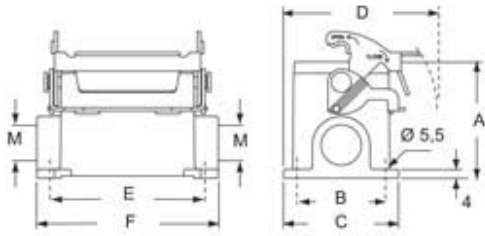

Part number

M7PE 06 L220

Catalogue drawings

type	A	B	C	D	E	F
M7PE 06 L	53	40	52	70	70	82
M7APE 06 L	73	45	57	72,5	70	82

Notes