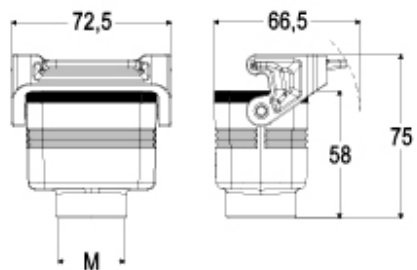

Part number

JMPV 06 LG25

Hood, JEI®-P series, with 1 lever, M25 top cable entry, size "44.27"

Product description		Material properties	
Product type	Hood	Other materials	Lever: Polyamide (PA) Gasket: NBR
Series	JEI®-P	Colour	RAL 7040 grey
Closing type	With 1 lever	Approvals / Standards	
Size	Size 44.27	Certifications	DNV, BV
Cable entry	Top cable entry with adapter M25	General ordering information	
Technical data		EAN13 code	8015747091442
IP degree of protection	IP65	Packaging Information	
Further technical details		Packaging length	160,00 mm
Weight	128,00 g	Packaging height	130,00 mm
Operating temperature range (min, max)	-40°C...+125°C	Packaging width	270,00 mm
		Packaging weight	4,43 kg
		Packaging volume	5,62 dm ³
		Packaging description	Carton box
		Packaging quantity	10 Pcs
		Packaging EAN code	8015747091459
		Sub-packaging weight	2,22 kg
		Sub-packaging description	Plastic packaging
		Sub-packaging quantity	5 Pcs
		Sub-packaging EAN barcode	8015747091466

Part number

JMPV 06 LG25

Catalogue drawings

Notes