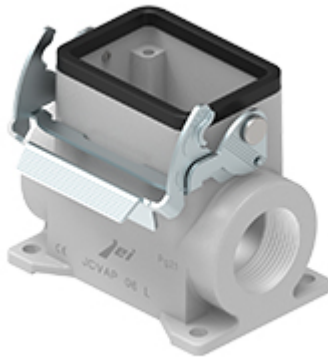

Part number

# JCVAP 06 L

Surface mounting housing, JEI®-V series, with 1 lever, Pg21 cable entry, size "44.27", high construction

Product description		Material properties	
<b>Product type</b>	Surface mounting housing	<b>Other materials</b>	Lever: Galvanized steel Gasket: NBR
<b>Series</b>	JEI®-V	<b>Colour</b>	RAL 7040 grey
<b>Closing type</b>	With 1 lever	<b>Approvals / Standards</b>	
<b>Size</b>	Size 44.27	<b>Certifications</b>	DNV, BV
<b>Cable entry</b>	With cable entry Pg21	<b>UL</b>	ECBT2
<b>Specification</b>	High construction	<b>cUL</b>	ECBT8
Technical data		General ordering information	
<b>IP degree of protection</b>	IP65 / IP66 / IP69	<b>EAN13 code</b>	8015747218634
Further technical details			
<b>Operating temperature range (min, max)</b>	-40°C...+125°C		