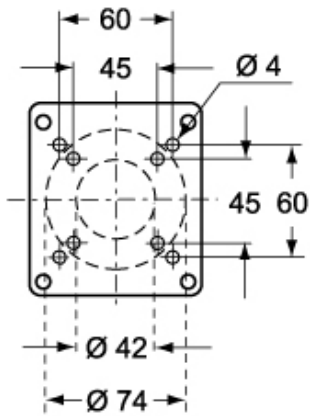

Part number

FM 910 CVU

Cover, FM series, smooth, with central hollow

Product description	
Product type	Cover
Series	FM
Size	90 x 100 mm
Specification	Smooth, with central hollow
Further technical details	
Weight	34,50 g
Operating temperature range (min, max)	-40°C ... +125°C

Part number

FM 910 CVU

Catalogue drawings

FM 910 CVU

FM 910 RC

FM 910 CV

FM 910 RI

Notes