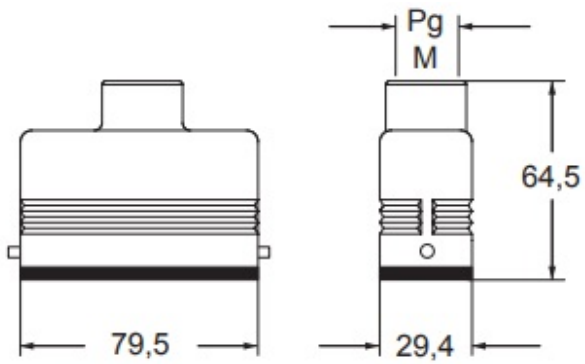

Part number

CZVW 25 L

Catalogue drawings

Notes