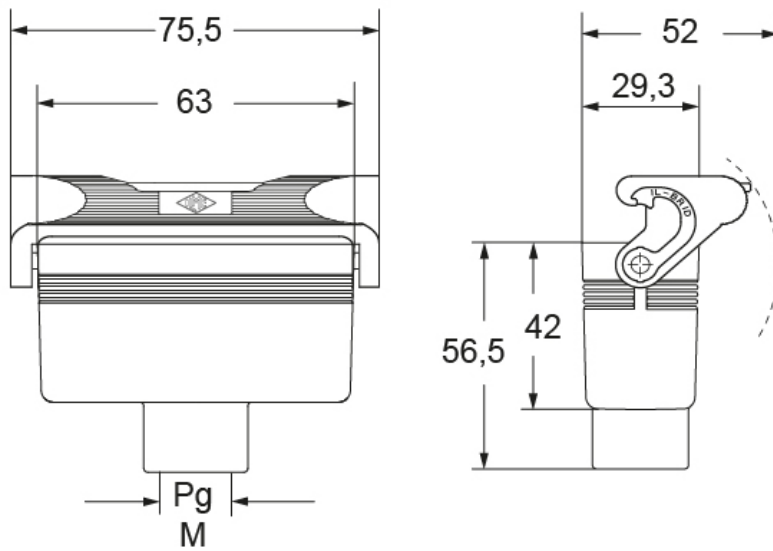

Part number

CZV 15 LG

Hood, IL-BRID series, with 1 lever, Pg13.5 top cable entry, size "49.16"

Product description		Material properties	
Product type	Hood	Other materials	Lever: Polyamide (PA) and Stainless steel core
Series	IL-BRID	Colour	RAL 7040 grey
Closing type	With 1 lever	RoHs conformity	Compliant
Size	Size 49.16	China RoHs - EFUP	E
Cable entry	Top cable entry Pg13.5	REACH SVHC substances	No
Technical data		Approvals / Standards	
IP degree of protection	IP66 / IP67 / IP69	UL	ECBT2
Further technical details		cUL	ECBT8
Further technical details		General ordering information	
Weight	91,00 g	EAN13 code	8015747044905
Operating temperature range (min, max)	-40°C...+125°C	Packaging Information	
		Packaging length	225,00 mm
		Packaging height	130,00 mm
		Packaging width	150,00 mm
		Packaging weight	1,07 kg
		Packaging volume	4,39 dm ³
		Packaging description	Carton box
		Packaging quantity	10 Pcs
		Packaging EAN code	8015747248549
		Sub-packaging weight	0,54 kg
		Sub-packaging description	Plastic packaging
		Sub-packaging quantity	5 Pcs
		Sub-packaging EAN barcode	8015747248556

Part number

CZV 15 LG

Catalogue drawings

Notes