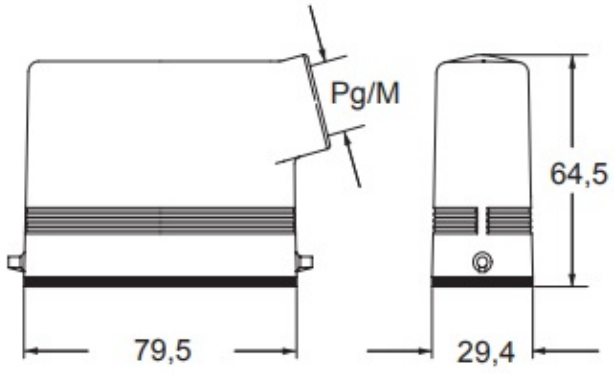

Part number

CZOW 25 L

Hood, W-TYPE series, with 2 pegs, Pg16 side cable entry, size "66.16"

Product description		Material properties	
Product type	Hood	Other materials	Gasket: FKM
Series	W-TYPE	Colour	RAL 9005 black
Closing type	With 2 pegs	RoHs conformity	Compliant
Size	Size 66.16	China RoHs - EFUP	E
Cable entry	Side cable entry Pg16	REACH SVHC substances	No
Technical data		Approvals / Standards	
IP degree of protection	IP65 / IP66 / IP69	Certifications	DNV, BV
Further technical details		UL	ECBT2
Weight	107,00 g	cUL	ECBT8
Operating temperature range (min, max)	-40°C...+125°C	General ordering information	
		EAN13 code	8015747044431
		Packaging Information	
		Sub-packaging weight	1,07 kg
		Sub-packaging description	Carton box
		Sub-packaging quantity	10 Pcs
		Sub-packaging EAN barcode	8015747044448

Part number

CZOW 25 L

Catalogue drawings

Notes