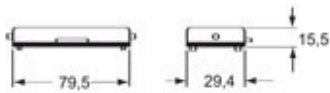

Part number

CZCW 25 L

Cover, W-TYPE series, with 2 pegs, size "66.16", with eyelet

Product description

Product type	Cover
Series	W-TYPE
Closing type	With 2 pegs
Size	Size 66.16
Specification	With eyelet

Technical data

IP degree of protection	IP65
--------------------------------	------

Further technical details

Weight	33,00 g
Operating temperature range (min, max)	-40°C...+125°C

Material properties

Main material	Aluminium die-cast
Other materials	Gasket: FKM
Colour	RAL 9005 black
RoHs conformity	Compliant
China RoHs - EFUP	E
REACH SVHC substances	No

Approvals / Standards

Certifications	DNV, BV
UL	ECBT2
cUL	ECBT8

General ordering information

EAN13 code	8015747043977
eCl@ss 8.1	27440208
ETIM 7.0	EC002314

Packaging Information

Sub-packaging length	118,00 mm
Sub-packaging height	32,00 mm
Sub-packaging width	76,00 mm
Sub-packaging weight	0,17 kg
Sub-packaging volume	0,29 dm ³
Sub-packaging description	Carton tray
Sub-packaging quantity	5 Pcs
Sub-packaging EAN barcode	8015747043984

Part number

CZCW 25 L

Catalogue drawings

CZIW L

CZAPW L MZAPW L

CZCW L

Notes