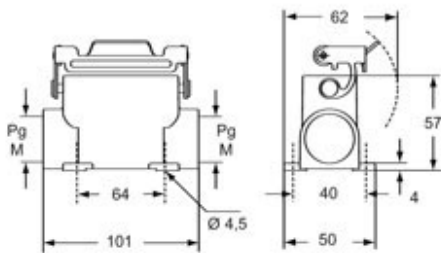

Part number

CZCW 25 L

Cover, W-TYPE series, with 2 pegs, size "66.16", with eyelet

Product description

Product type	Cover
Series	W-TYPE
Closing type	With 2 pegs
Size	Size 66.16
Specification	With eyelet

Technical data

IP degree of protection	IP65
--------------------------------	------

Further technical details

Weight	33,00 g
Operating temperature range (min, max)	-40°C...+125°C

Material properties

Main material	Aluminium die-cast
Other materials	Gasket: FKM
Colour	RAL 9005 black
RoHs conformity	Compliant
China RoHs - EFUP	E
REACH SVHC substances	No

Approvals / Standards

Certifications	DNV, BV
UL	ECBT2
cUL	ECBT8

General ordering information

EAN13 code	8015747043977
eCl@ss 8.1	27440208
ETIM 7.0	EC002314

Packaging Information

Sub-packaging length	118,00 mm
Sub-packaging height	32,00 mm
Sub-packaging width	76,00 mm
Sub-packaging weight	0,17 kg
Sub-packaging volume	0,29 dm ³
Sub-packaging description	Carton tray
Sub-packaging quantity	5 Pcs
Sub-packaging EAN barcode	8015747043984

Part number

CZCW 25 L

Catalogue drawings

CZIW L

CZAPW L MZAPW L

CZCW L

Notes