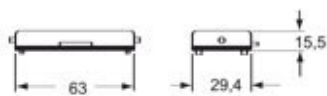

Part number

CZCW 15 L

Cover, W-TYPE series, with 2 pegs, size "49.16", with eyelet

Product description

Product type	Cover
Series	W-TYPE
Closing type	With 2 pegs
Size	Size 49.16
Specification	With eyelet

Technical data

IP degree of protection	IP65
--------------------------------	------

Further technical details

Weight	27,70 g
Operating temperature range (min, max)	-40°C...+125°C

Material properties

Main material	Aluminium die-cast
Other materials	Gasket: FKM
Colour	RAL 9005 black
RoHs conformity	Compliant
China RoHs - EFUP	E
REACH SVHC substances	No

Approvals / Standards

Certifications	DNV, BV
UL	ECBT2
cUL	ECBT8

General ordering information

EAN13 code	8015747043939
eCl@ss 8.1	27440208
ETIM 7.0	EC002314

Packaging Information

Sub-packaging length	118,00 mm
Sub-packaging height	32,00 mm
Sub-packaging width	76,00 mm
Sub-packaging weight	0,14 kg
Sub-packaging volume	0,29 dm ³
Sub-packaging description	Carton tray
Sub-packaging quantity	5 Pcs
Sub-packaging EAN barcode	8015747043946

Part number

CZCW 15 L

Catalogue drawings

CZIW L

CZPW L MZPW L

CZCW L

Notes