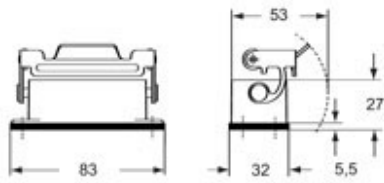

Catalogue drawings

CZIW L