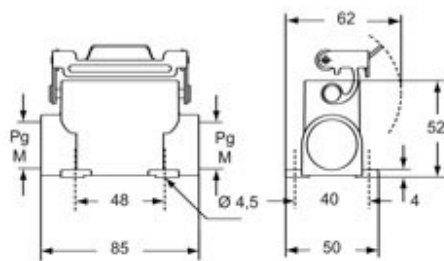

IP degree of protection	IP65
--------------------------------	------

Further technical details

Weight	27,70 g
Operating temperature range (min, max)	-40°C...+125°C

Material properties

Main material	Aluminium die-cast
Other materials	Gasket: FKM
Colour	RAL 9005 black
RoHs conformity	Compliant
China RoHs - EFUP	E
REACH SVHC substances	No

Approvals / Standards

Certifications	DNV, BV
UL	ECBT2
cUL	ECBT8

General ordering information

EAN13 code	8015747043939
eCl@ss 8.1	27440208
ETIM 7.0	EC002314

Packaging Information

Sub-packaging length	118,00 mm
Sub-packaging height	32,00 mm
Sub-packaging width	76,00 mm
Sub-packaging weight	0,14 kg
Sub-packaging volume	0,29 dm ³
Sub-packaging description	Carton tray
Sub-packaging quantity	5 Pcs
Sub-packaging EAN barcode	8015747043946

Part number

CZCW 15 L

Catalogue drawings

CZIW L

CZPW L MZPW L

CZCW L

Notes