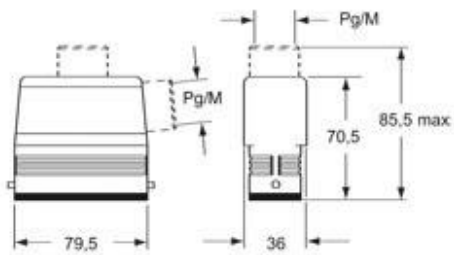

Technical data

IP degree of protection IP65 / IP66 / IP69

Further technical details

Weight	170,00 g
Operating temperature range (min, max)	-40°C...+125°C

Material properties

Other materials	Gasket: FKM
Colour	RAL 9005 black
RoHs conformity	Compliant with exemption 6(c): copper alloy containing up to 4% lead by weight
China RoHs - EFUP	50
REACH SVHC substances	Yes Lead
SCIP number	15deaf78-e939-4401-a0b0-e2228ca32a03

Approvals / Standards

Certifications	DNV, BV
UL	ECBT2
cUL	ECBT8

General ordering information

EAN13 code 8015747043731

Packaging Information

Sub-packaging length	260,00 mm
Sub-packaging height	115,00 mm
Sub-packaging width	120,00 mm
Sub-packaging weight	1,70 kg
Sub-packaging volume	3,59 dm ³
Sub-packaging description	Carton box
Sub-packaging quantity	10 Pcs
Sub-packaging EAN barcode	8015747043748

Part number

CZAVW 25 L21

Catalogue drawings

CZOW L MZOW L

CZAOW L - MZAOW L CZAVW L - MZAVW L

CZVW L MZVW L

CZCW LG

Notes