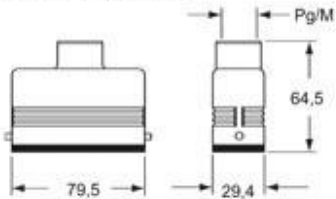

Technical data

IP degree of protection IP65 / IP66 / IP69

Further technical details

Weight	170,00 g
Operating temperature range (min, max)	-40°C...+125°C

Material properties

Other materials	Gasket: FKM
Colour	RAL 9005 black
RoHs conformity	Compliant with exemption 6(c): copper alloy containing up to 4% lead by weight
China RoHs - EFUP	50
REACH SVHC substances	Yes Lead
SCIP number	15deaf78-e939-4401-a0b0-e2228ca32a03

Approvals / Standards

Certifications	DNV, BV
UL	ECBT2
cUL	ECBT8

General ordering information

EAN13 code 8015747043731

Packaging Information

Sub-packaging length	260,00 mm
Sub-packaging height	115,00 mm
Sub-packaging width	120,00 mm
Sub-packaging weight	1,70 kg
Sub-packaging volume	3,59 dm ³
Sub-packaging description	Carton box
Sub-packaging quantity	10 Pcs
Sub-packaging EAN barcode	8015747043748

Part number

CZAVW 25 L21

Catalogue drawings

CZOW L MZOW L

CZAOW L - MZAOW L CZAVW L - MZAVW L

CZVW L MZVW L

CZCW LG

Notes