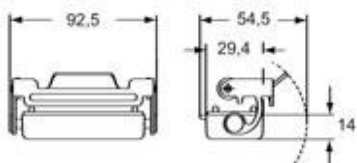

Technical data

IP degree of protection IP65 / IP66 / IP69

Further technical details

Weight	170,00 g
Operating temperature range (min, max)	-40°C...+125°C

Material properties

Other materials	Gasket: FKM
Colour	RAL 9005 black
RoHs conformity	Compliant with exemption 6(c): copper alloy containing up to 4% lead by weight
China RoHs - EFUP	50
REACH SVHC substances	Yes Lead
SCIP number	15deaf78-e939-4401-a0b0-e2228ca32a03

Approvals / Standards

Certifications	DNV, BV
UL	ECBT2
cUL	ECBT8

General ordering information

EAN13 code 8015747043731

Packaging Information

Sub-packaging length	260,00 mm
Sub-packaging height	115,00 mm
Sub-packaging width	120,00 mm
Sub-packaging weight	1,70 kg
Sub-packaging volume	3,59 dm ³
Sub-packaging description	Carton box
Sub-packaging quantity	10 Pcs
Sub-packaging EAN barcode	8015747043748

Part number

CZAVW 25 L21

Catalogue drawings

CZOW L MZOW L

CZAOW L - MZAOW L CZAVW L - MZAVW L

CZVW L MZVW L

CZCW LG

Notes