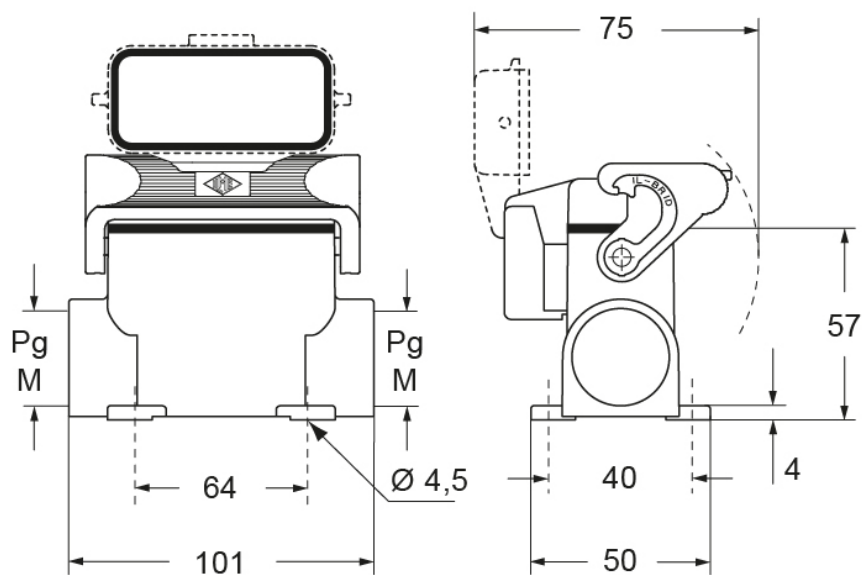

Part number

CZAP 25LS221

Surface mounting housing, IL-BRID series, with 1 lever, Pg21 x 2 cable entry, size "66.16", high construction, with metal cover

Product description

Product type	Surface mounting housing
Series	IL-BRID
Closing type	With 1 lever
Size	Size 66.16
Cable entry	With cable entry Pg21 x 2
Specification	High construction, with metal cover

Technical data

IP degree of protection IP65 / IP66 / IP69

Further technical details

Weight	240,00 g
Operating temperature range (min, max)	-40°C...+125°C

Material properties

Other materials	Lever: Polyamide (PA) and Stainless steel core
Colour	RAL 7040 grey
RoHs conformity	Compliant
China RoHs - EFUP	E
REACH SVHC substances	No

Approvals / Standards

UL	ECBT2
cUL	ECBT8

General ordering information

EAN13 code 8015747043410

Packaging Information

Packaging length	190,00 mm
Packaging height	125,00 mm
Packaging width	330,00 mm
Packaging weight	2,70 kg
Packaging volume	7,84 dm ³
Packaging description	Carton box
Packaging quantity	10 Pcs
Packaging EAN code	8015747043427

Part number

CZAP 25LS221

Catalogue drawings

Notes